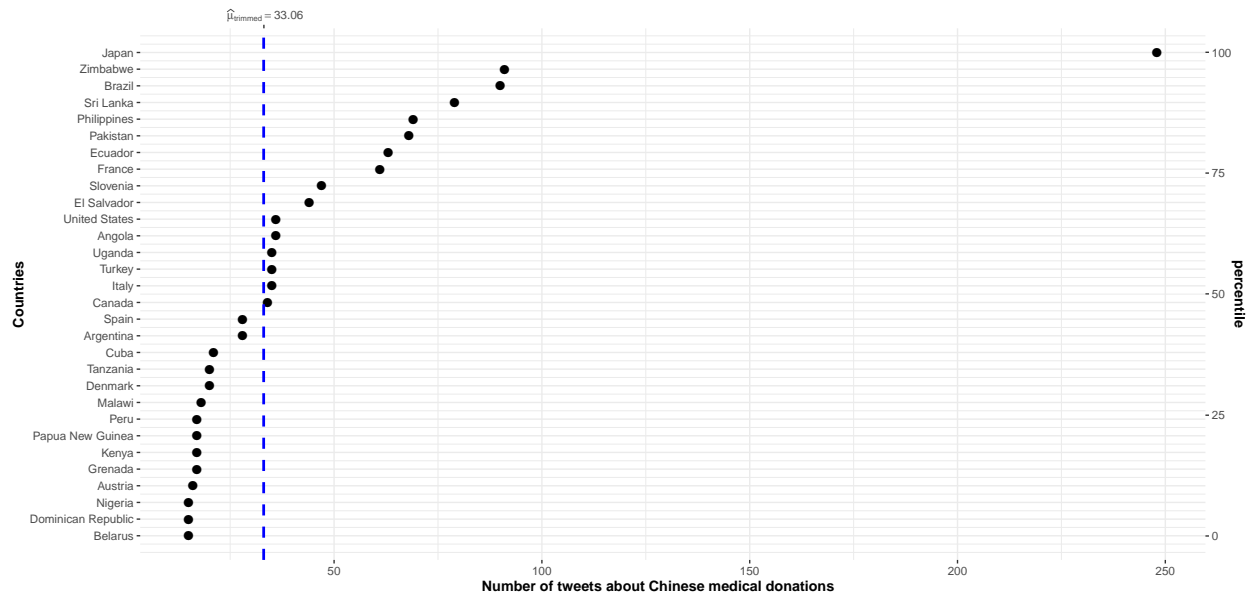

Nation Branding and COVID-19: An Empirical Investigation of Self-Reports of Medical Donations in Chinese Digital Diplomacy

May 9, 2024

Online Appendix

Table 1: Summary statistics

Statistic	N	Mean	St. Dev.	Min	Max
Monthly proportion self-reported Chinese medical donations	812	0.03	0.07	0.00	0.50
Monthly proportion by government donors	326	0.08	0.06	0.00	0.25
Monthly proportion by non-government donors	326	0.06	0.07	0.00	0.20
Log(Host's new cases pc)	796	2.75	1.83	0.00	6.84
Log(Host's new deaths pc)	766	0.57	0.71	-0.03	3.38
Log(Trade with China), 2016-2019	812	23.08	2.23	15.87	27.00
UN voting with China, 2016-2019	812	0.73	0.14	0.28	0.89
Population density, 2016-2019	812	127.69	122.48	3.22	527.86
Log(GDP pc), 2016-2019	802	9.08	1.44	5.46	11.20
Embassy	812	0.78	0.41	0	1
Log(Number of followers)	812	7.80	1.47	2.77	11.67
Log (Chinese donation exports)	812	7.18	6.19	0.00	16.75
N. America and Oceania	812	0.10	0.30	0	1
Africa	812	0.20	0.40	0	1
Asia	812	0.10	0.30	0	1
Latin America	812	0.17	0.38	0	1
Europe and C. Asia	812	0.05	0.21	0	1
W. Asia and N. Africa	812	0.12	0.32	0	1
W. Europe	812	0.26	0.44	0	1

Figure 2: Disaggregating self-reports of Chinese medical donations by top recipients (2020-03:2020-12)

Figure 3: Donation by Shanghai Jiao Tong University to France

Figure 4: Donation by Chinese immigrants to Zimbabwe