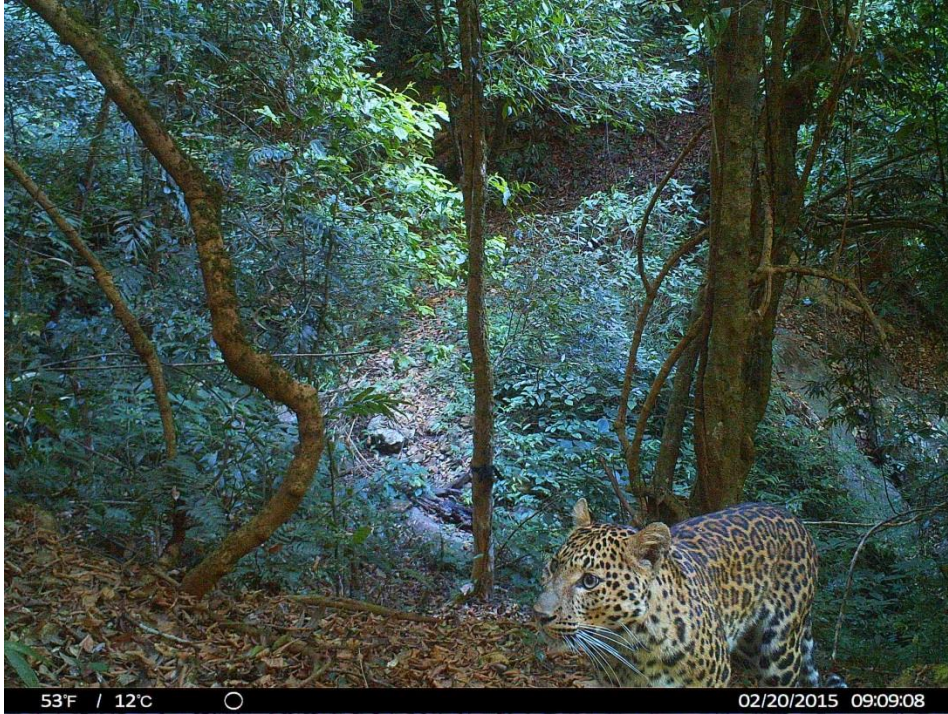

First structured camera trap surveys in Karen State, Myanmar, reveal high diversity of globally threatened mammals

SAW SHA BWE MOO, GRADEN Z.L. FROESE and THOMAS N.E. GRAY

PLATE S1 Camera trap record of a tiger *Panthera tigris* in Karen State, Myanmar (Fig. 1).

PLATE S2 Camera trap record of a clouded leopard *Neofelis nebulosa* in Karen State, Myanmar (Fig. 1).

PLATE S3 Camera trap record of a leopard *Panthera pardus* in Karen State, Myanmar (Fig. 1).

PLATE S4 Camera trap record of Fea's muntjac *Muntiacus feae* in Karen State, Myanmar (Fig. 1).

PLATE S5 Camera trap record of a banded linsang *Prionodon linsang* in Karen State, Myanmar (Fig. 1).