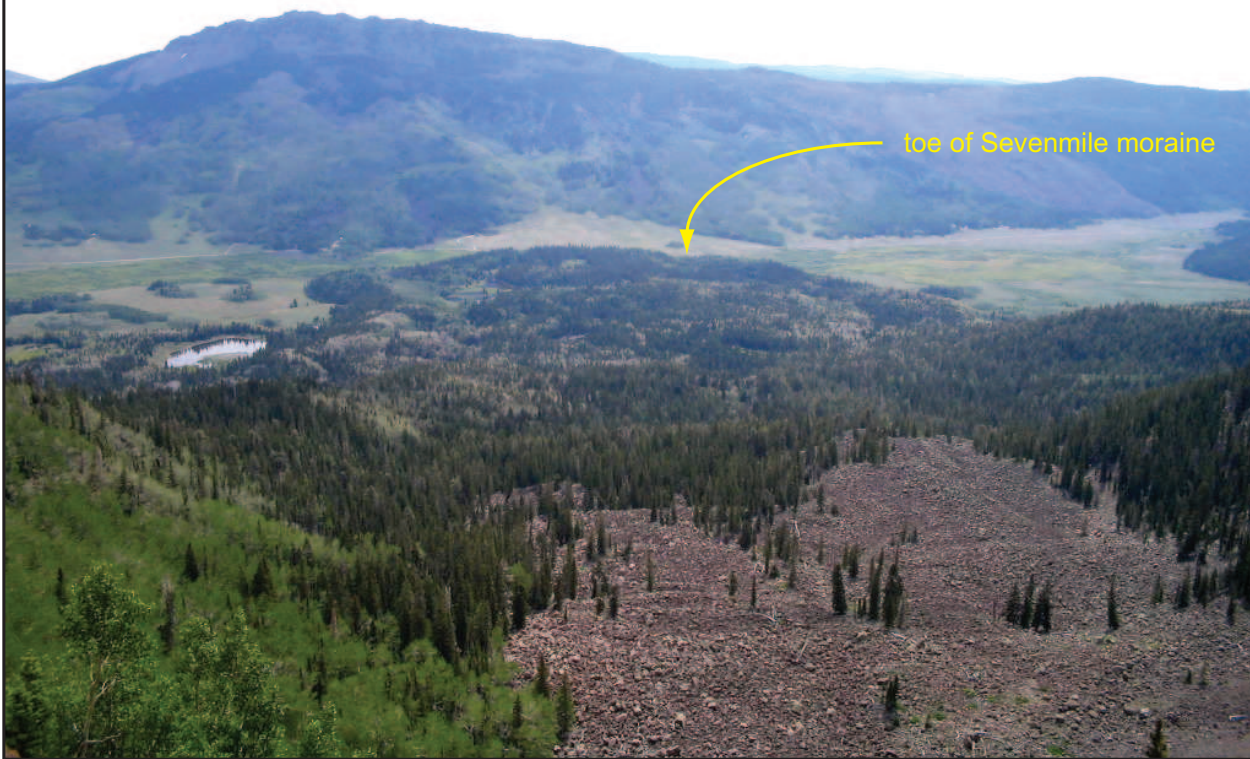

Fig. S1 Marchetti et al

Fig. S2 Marchetti et al

Fig. S3 Marchetti et al

Supplemental Figure Captions for Marchetti et al.

Fig. S1 A. Photo of the Pelican Canyon moraine and outwash fan. Photo taken from Mytoge Mountain looking NNW. B. Photo of the older (blue arrow) and younger (yellow arrow) moraines at Jorgenson Creek, view is to the W.

Fig. S2 A. Photo from the lip of the largest of the Sevenmile cirques looking ENE. B. Photo from the Fish Lake Hightop looking down the Tasha Creek glacial valley, view is to the NE.

Fig. S3 A. Photo of sample PC-WII-03. B. Photo of sample JC-WI-01. C. Photo of sample JC-WII-01. D. Photo of sample SMC-WII-05.