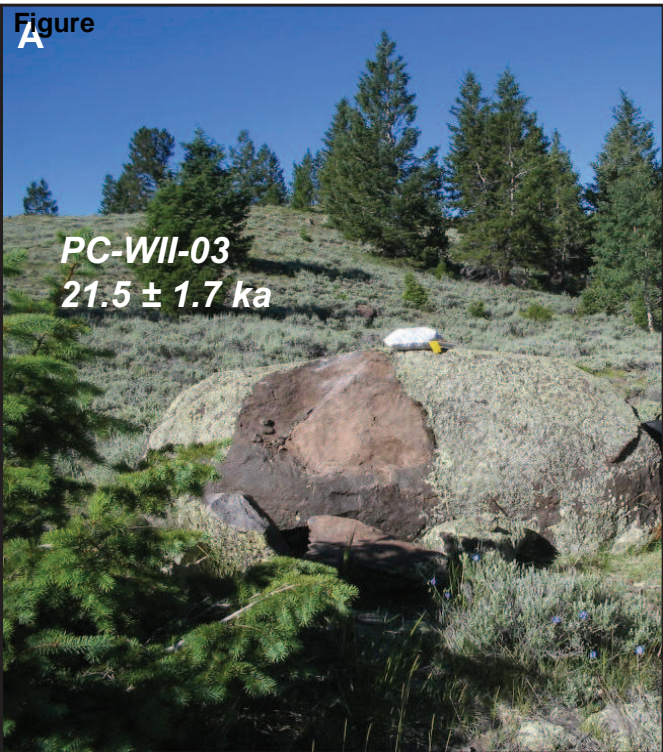

Fig. S1 Marchetti et al

Fig. S2 Marchetti et al

Fig. S3 Marchetti et al

Supplemental Figure Captions for Marchetti et al.

Fig. S1 A. Photo of the Pelican Canyon moraine and outwash fan. Photo taken from Mytoge Mountain looking NNW. B. Photo of the older (blue arrow) and younger (yellow arrow) moraines at Jorgenson Creek, view is to the W.

Fig. S2 A. Photo from the lip of the largest of the Sevenmile cirques looking ENE. B. Photo from the Fish Lake Hightop looking down the Tasha Creek glacial valley, view is to the NE.

Fig. S3 A. Photo of sample PC-WII-03. B. Photo of sample JC-WI-01. C. Photo of sample JC-WII-01. D. Photo of sample SMC-WII-05.