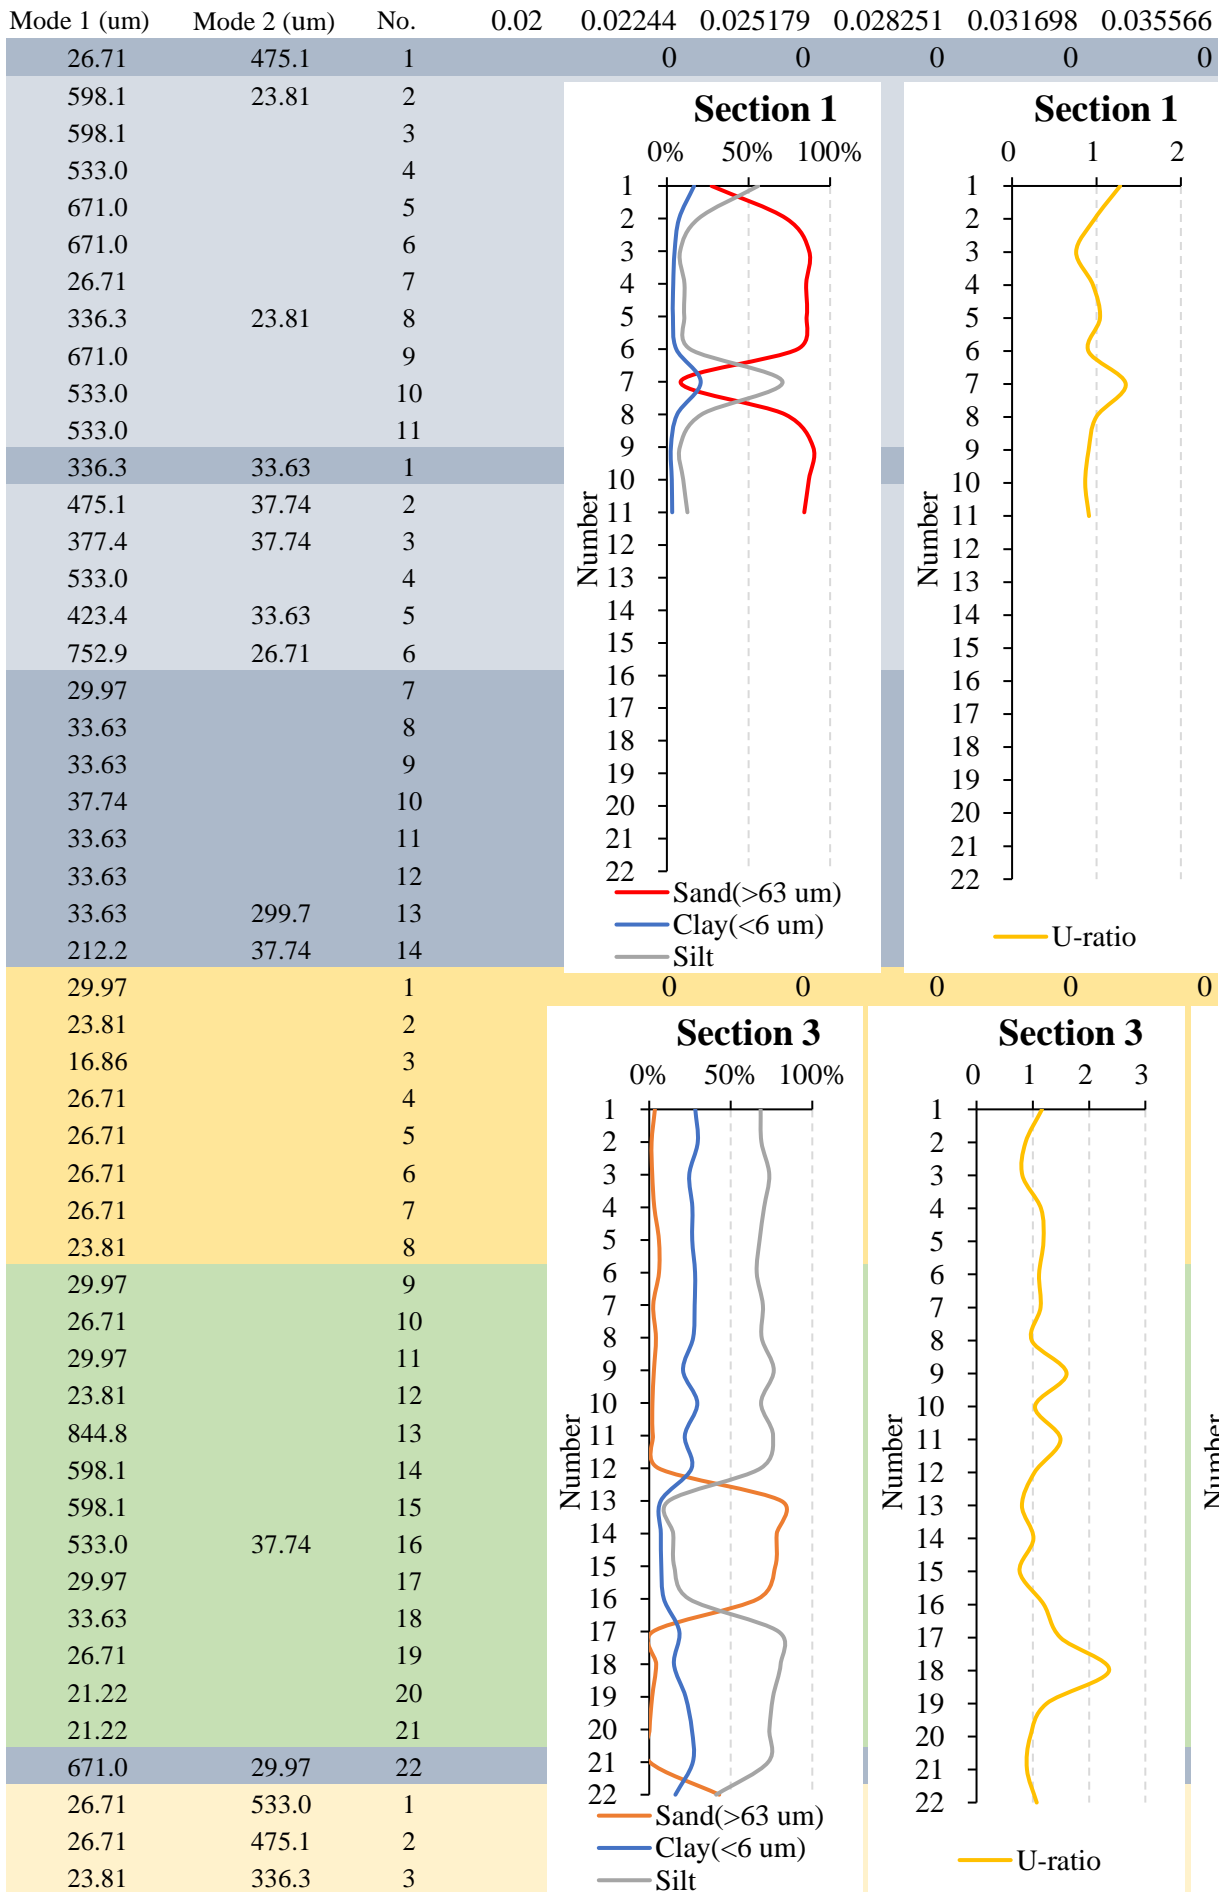

23.81		4	0	0	0	0	0
23.81	533.0	5	0	0	0	0	0
7.529		6	0	0	0	0	0
26.71		7					
26.71	5.981	8					
26.71		9					
26.71		10					
26.71	533.0	11					
475.1	29.97	1					
475.1	29.97	2					
377.4	15.02	3					
598.1		4					
26.71	377.4	5					
671.0	33.63	6					
598.1	21.22	7					
18.91	423.4	8					
37.74		8.5					
23.81	533.0	9					
533.0	26.71	10					
7.529	533.0	11					
598.1	42.34	1					
752.9		2					
671.0		3					
671.0	84.48	4					
598.1		5					
533.0	13.39	6					
29.97		7					
26.71		8	0	0	0	0	0
29.97		9	0	0	0	0	0
33.63	267.1	10	0	0	0	0	0
598.1		11	0	0	0	0	0
533.0	15.02	12	0	0	0	0	0
598.1	59.81	13	0	0	0	0	0
671.0		14	0	0	0	0	0
29.97	299.7	15	0	0	0	0	0
377.4	29.97	16	0	0	0	0	0
533.0	42.34	17	0	0	0	0	0
23.81		18	0	0	0	0	0
16.86		19	0	0	0	0	0