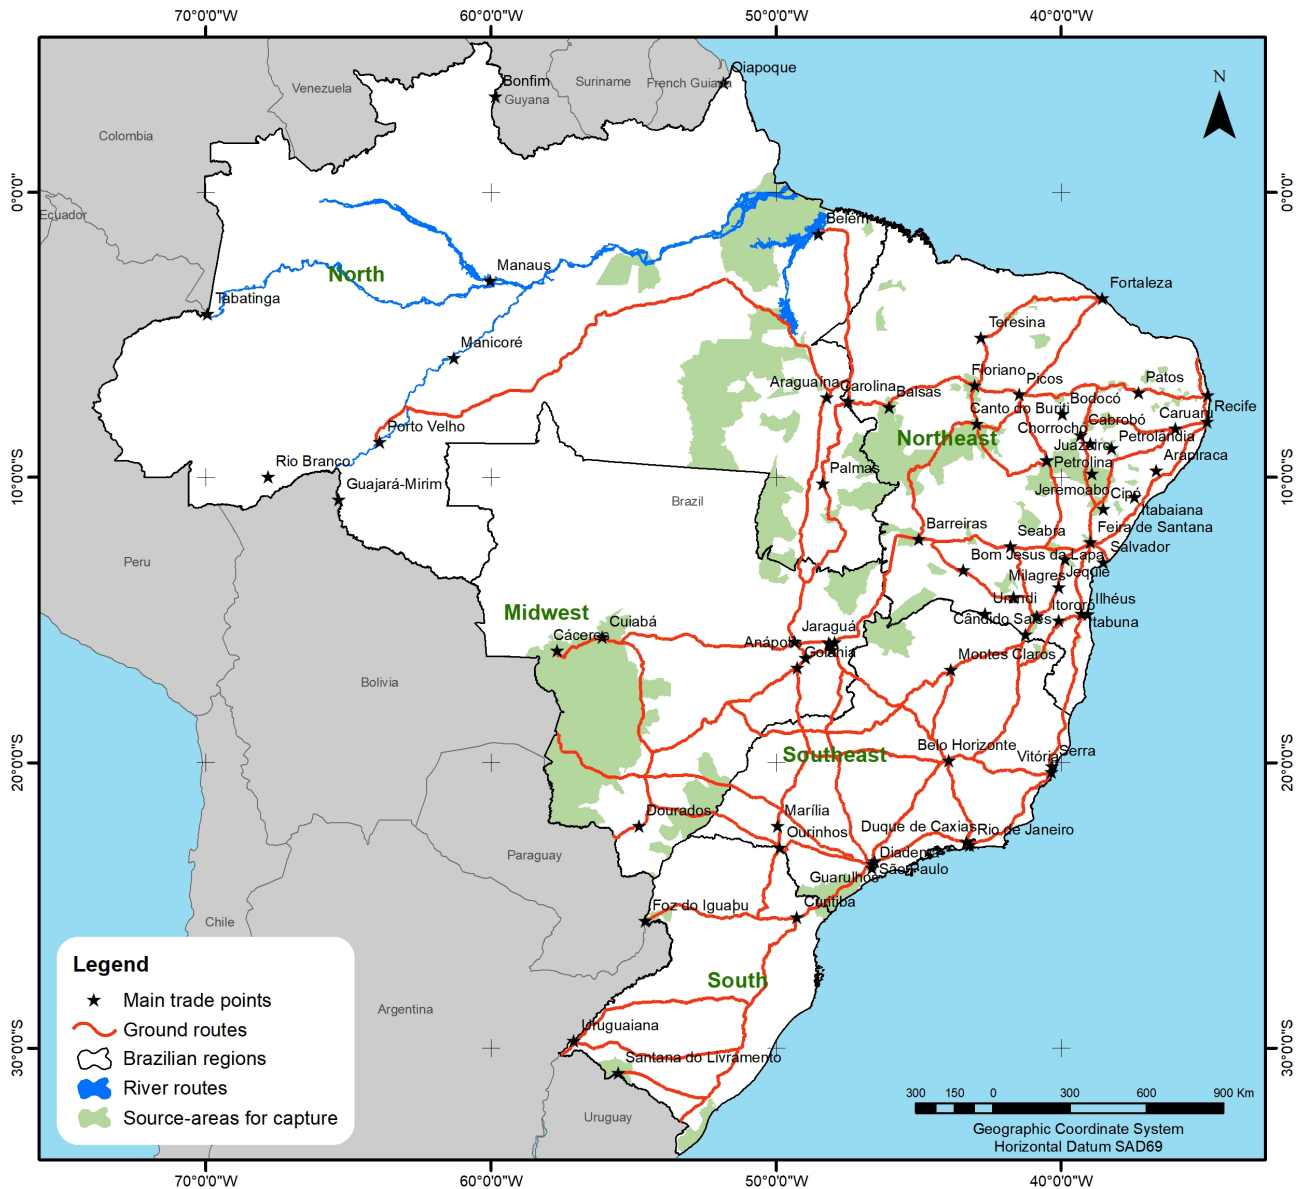

Supplementary Material S1

Main source-areas for illegal wild animal capture in Brazil and main river and land routes used for their transportation

(Source: updated from Destro et al. 2012)