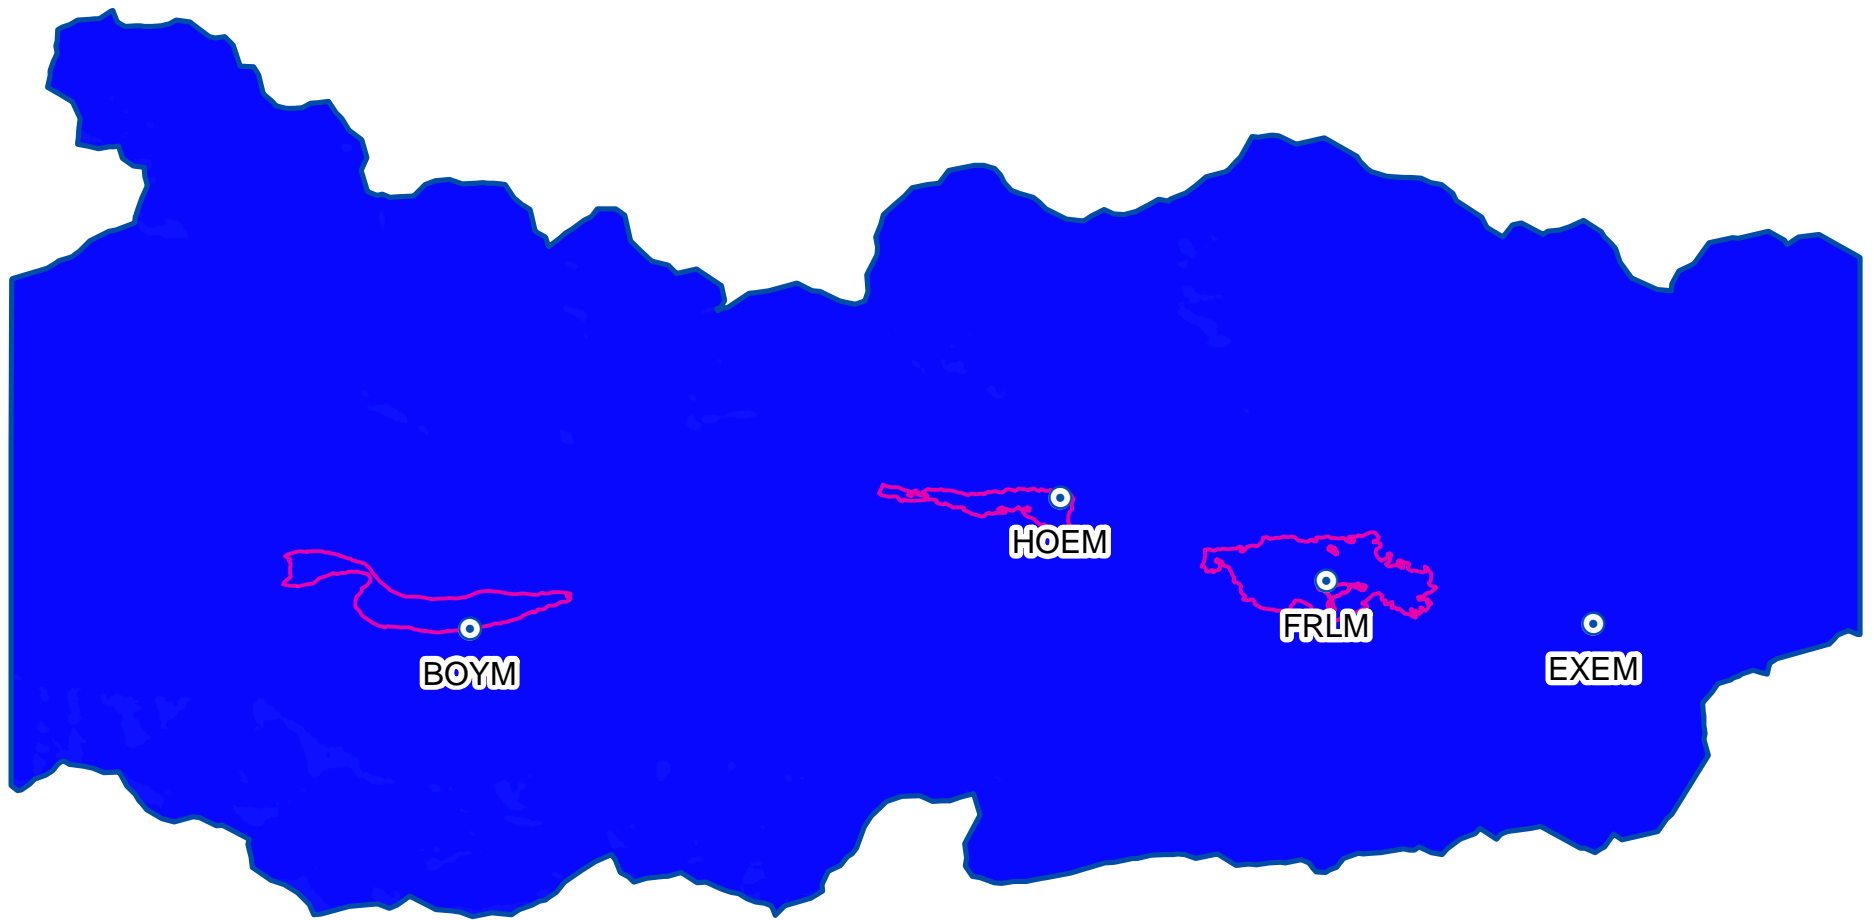

# Seasonal Scale Week 16 - 23 March to 05 April

Met  
Locations

Lake

# Seasonal Scale Week 17 - 06 April to 19 April

Met  
Locations

Lake

# Interval Scale Week 01 - 25 August to 07 September

Met  
Locations

A white circle with a black dot in the center, representing a meteorological station location.

Lake