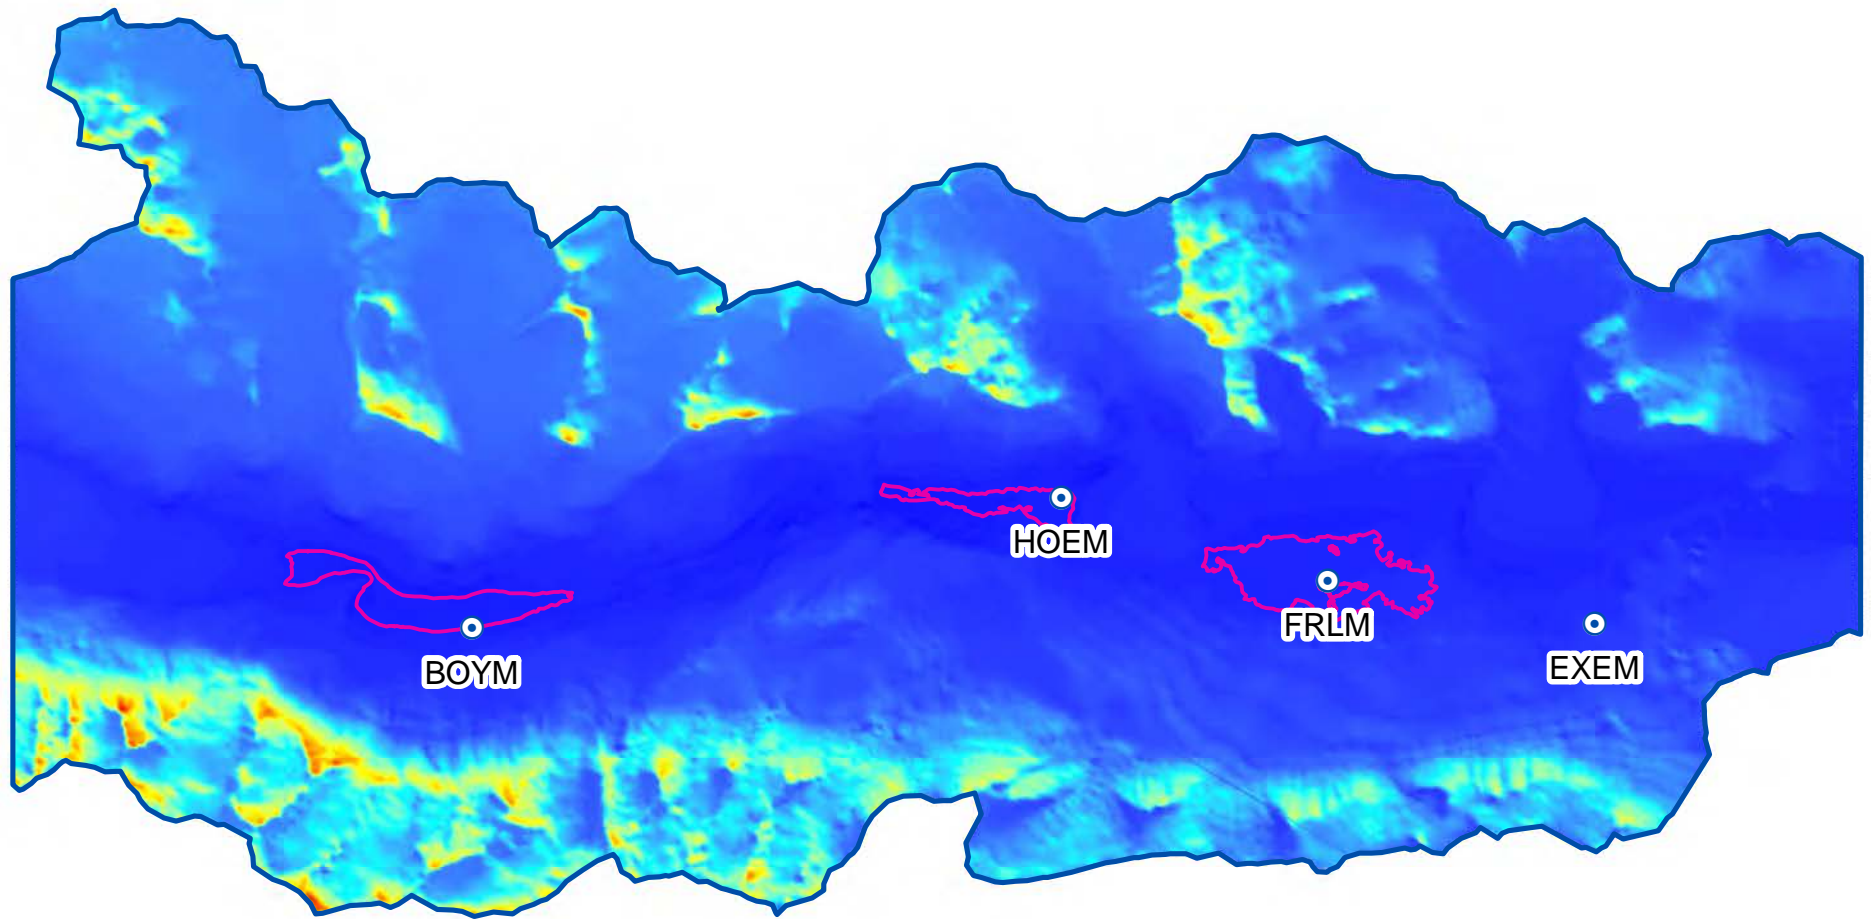

# Seasonal Scale Week 16 - 23 March to 05 April

Met  
Locations

Lake

# Seasonal Scale Week 17 - 06 April to 19 April

Met  
Locations

Lake

# Interval Scale Week 01 - 25 August to 07 September

Met  
Locations

A white circle with a black dot in the center, representing a meteorological station location.

Lake