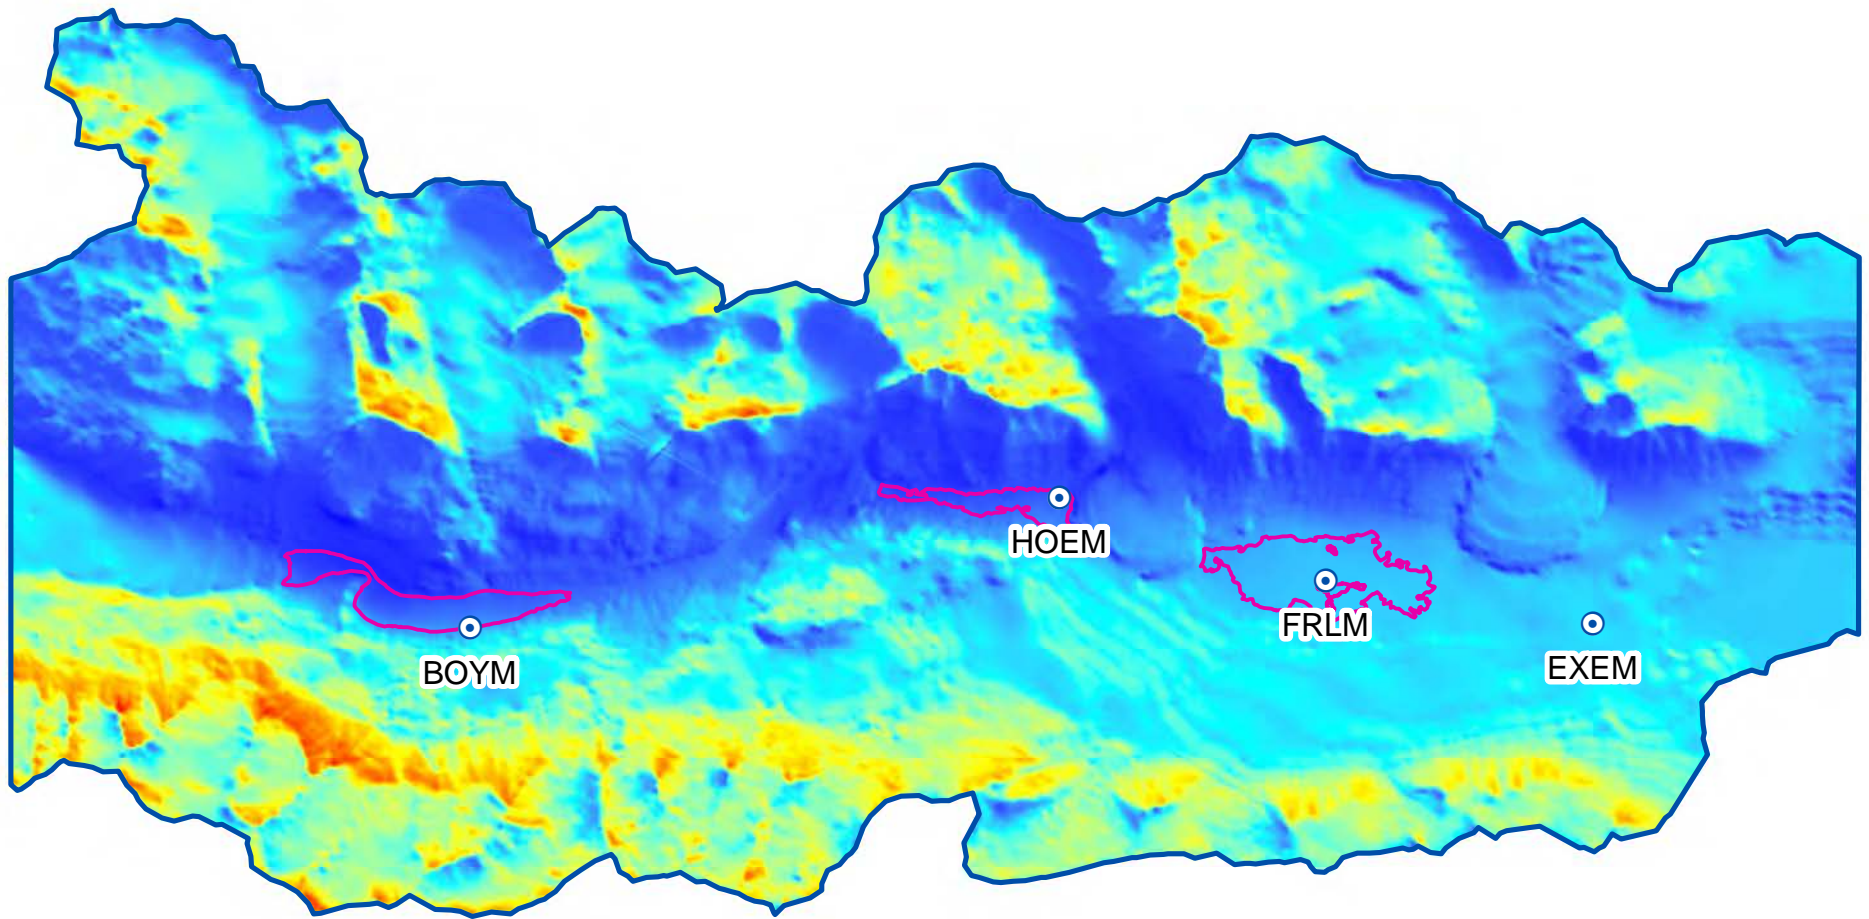

Interval Scale Week 03 - 22 September to 05 October