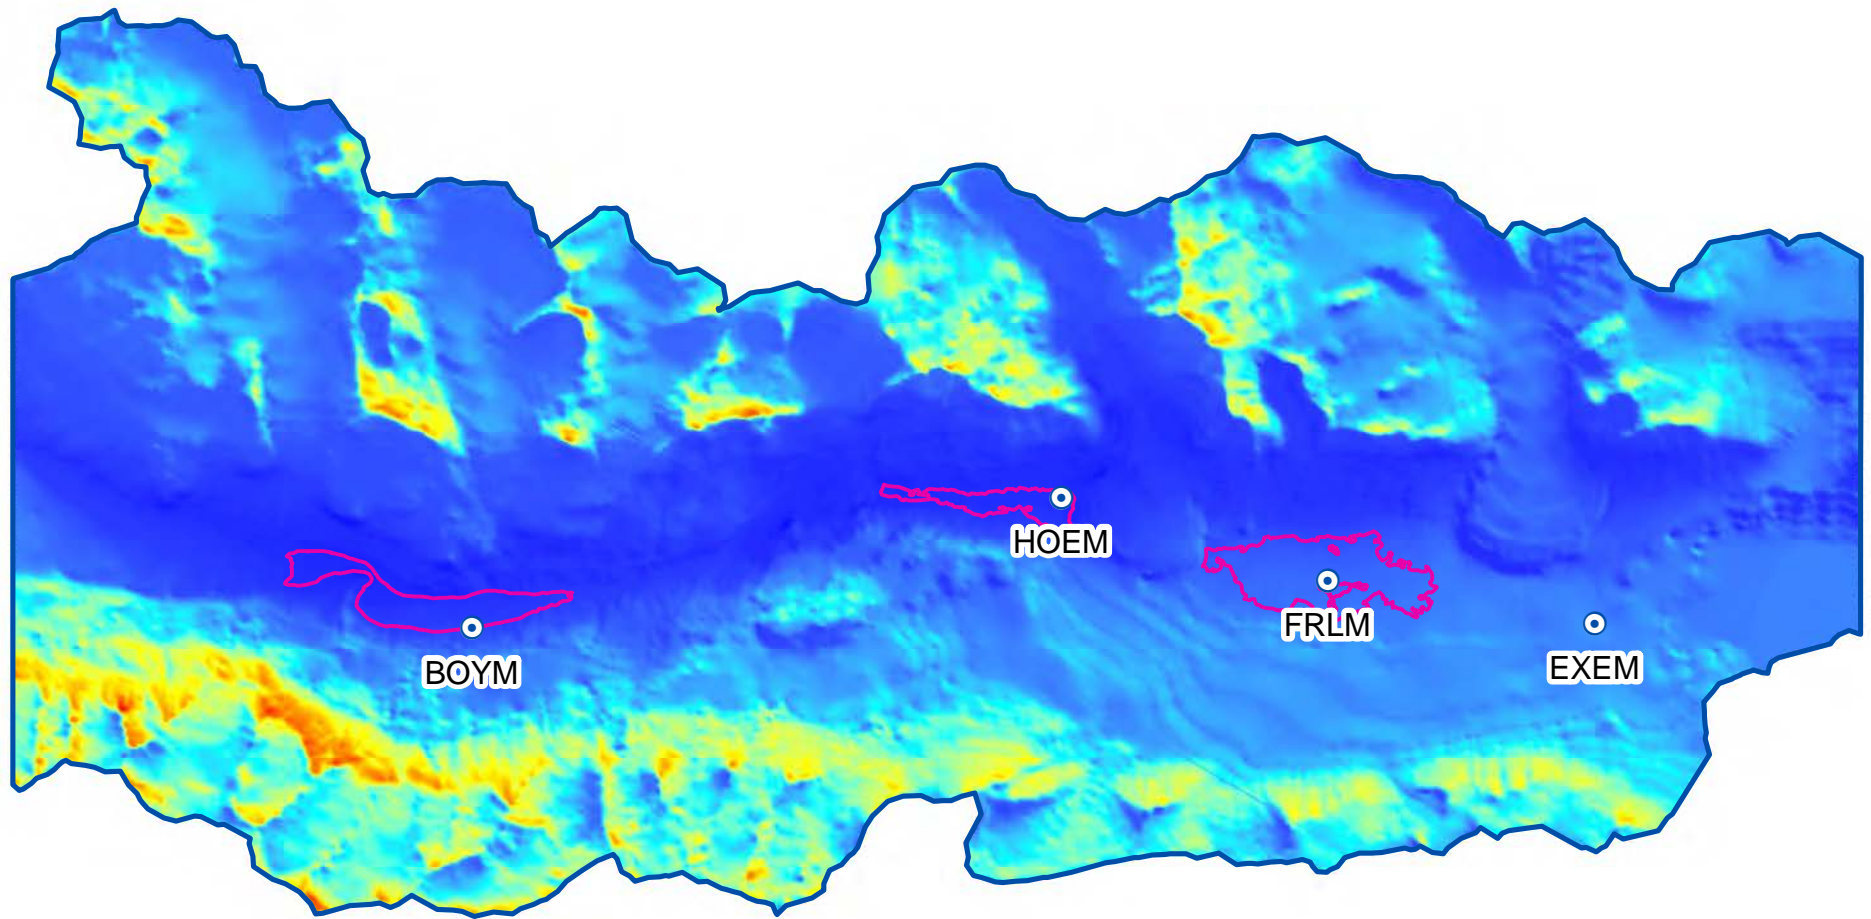

# Seasonal Scale Week 17 - 06 April to 19 April

Met  
Locations

Lake

# Interval Scale Week 01 - 25 August to 07 September

Met  
Locations

A white circle with a black dot in the center, representing a meteorological station location.

Lake

# Interval Scale Week 02 - 08 September to 21 September

Met  
Locations