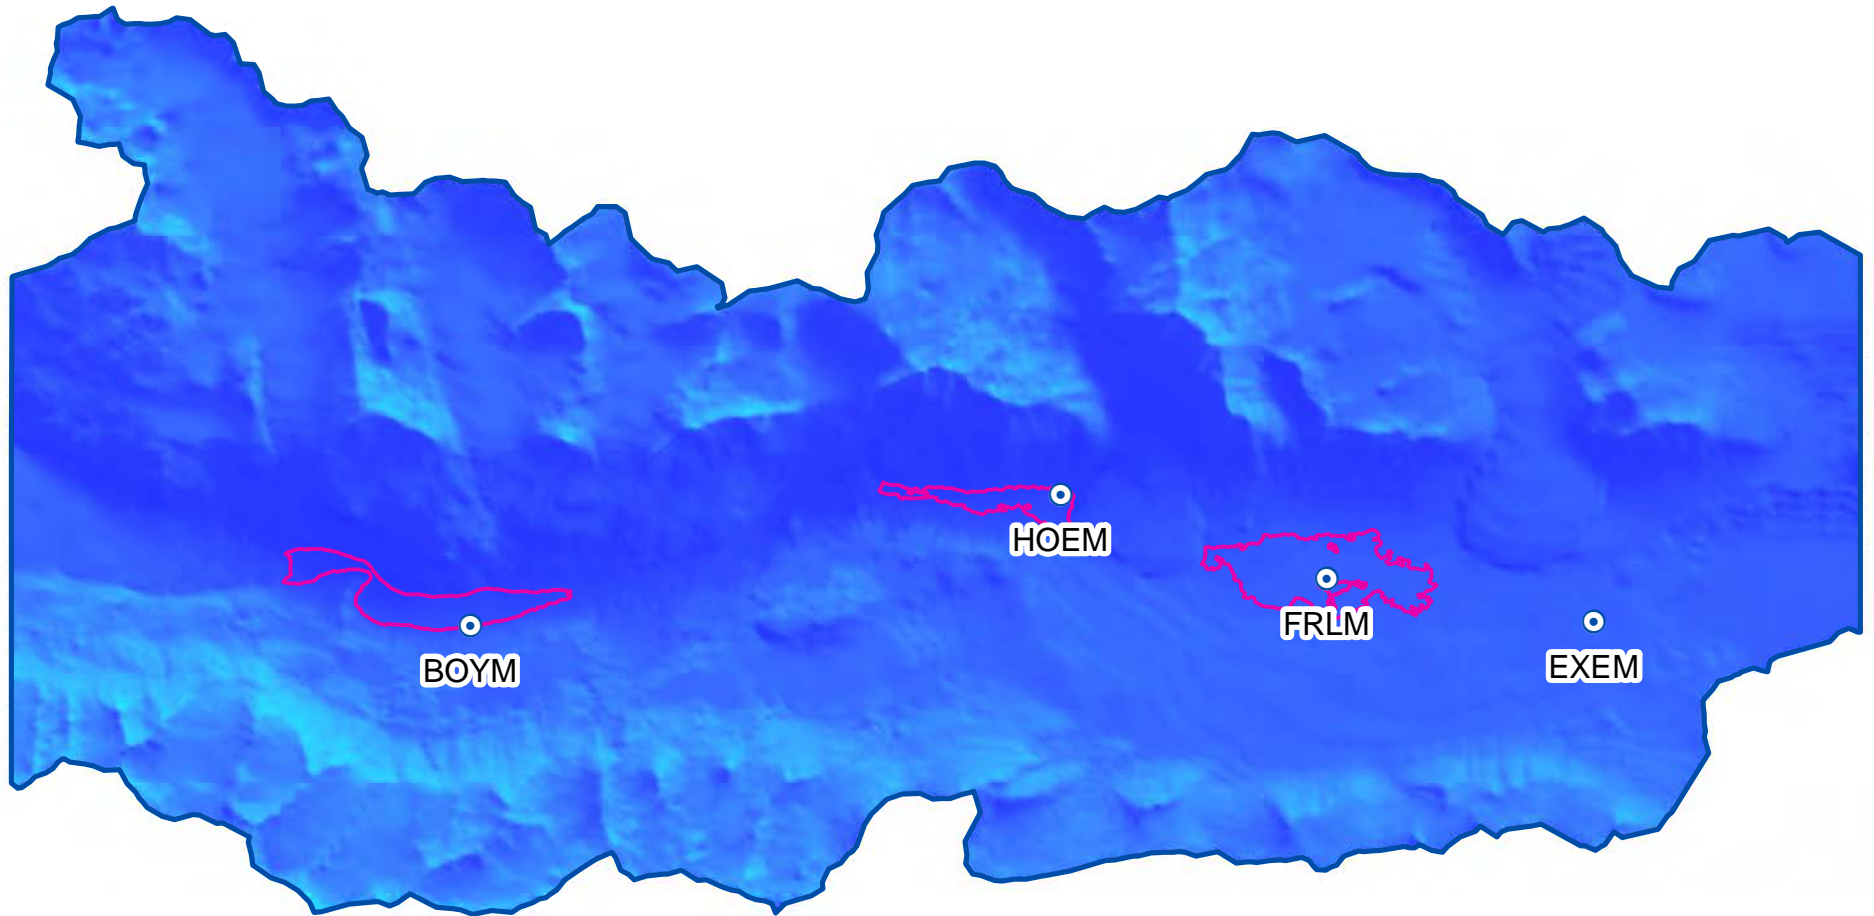

# Seasonal Scale Week 02 - 08 September to 21 September

Met  
Locations

Lake

# Seasonal Scale Week 03 - 22 September to 05 October

Met  
Locations

# Seasonal Scale Week 04 - 06 October to 19 October

Met  
Locations

Lake

# Interval Scale Week 01 - 25 August to 07 September

Met  
Locations

A white circle with a black dot in the center, representing a meteorological station location.

Lake