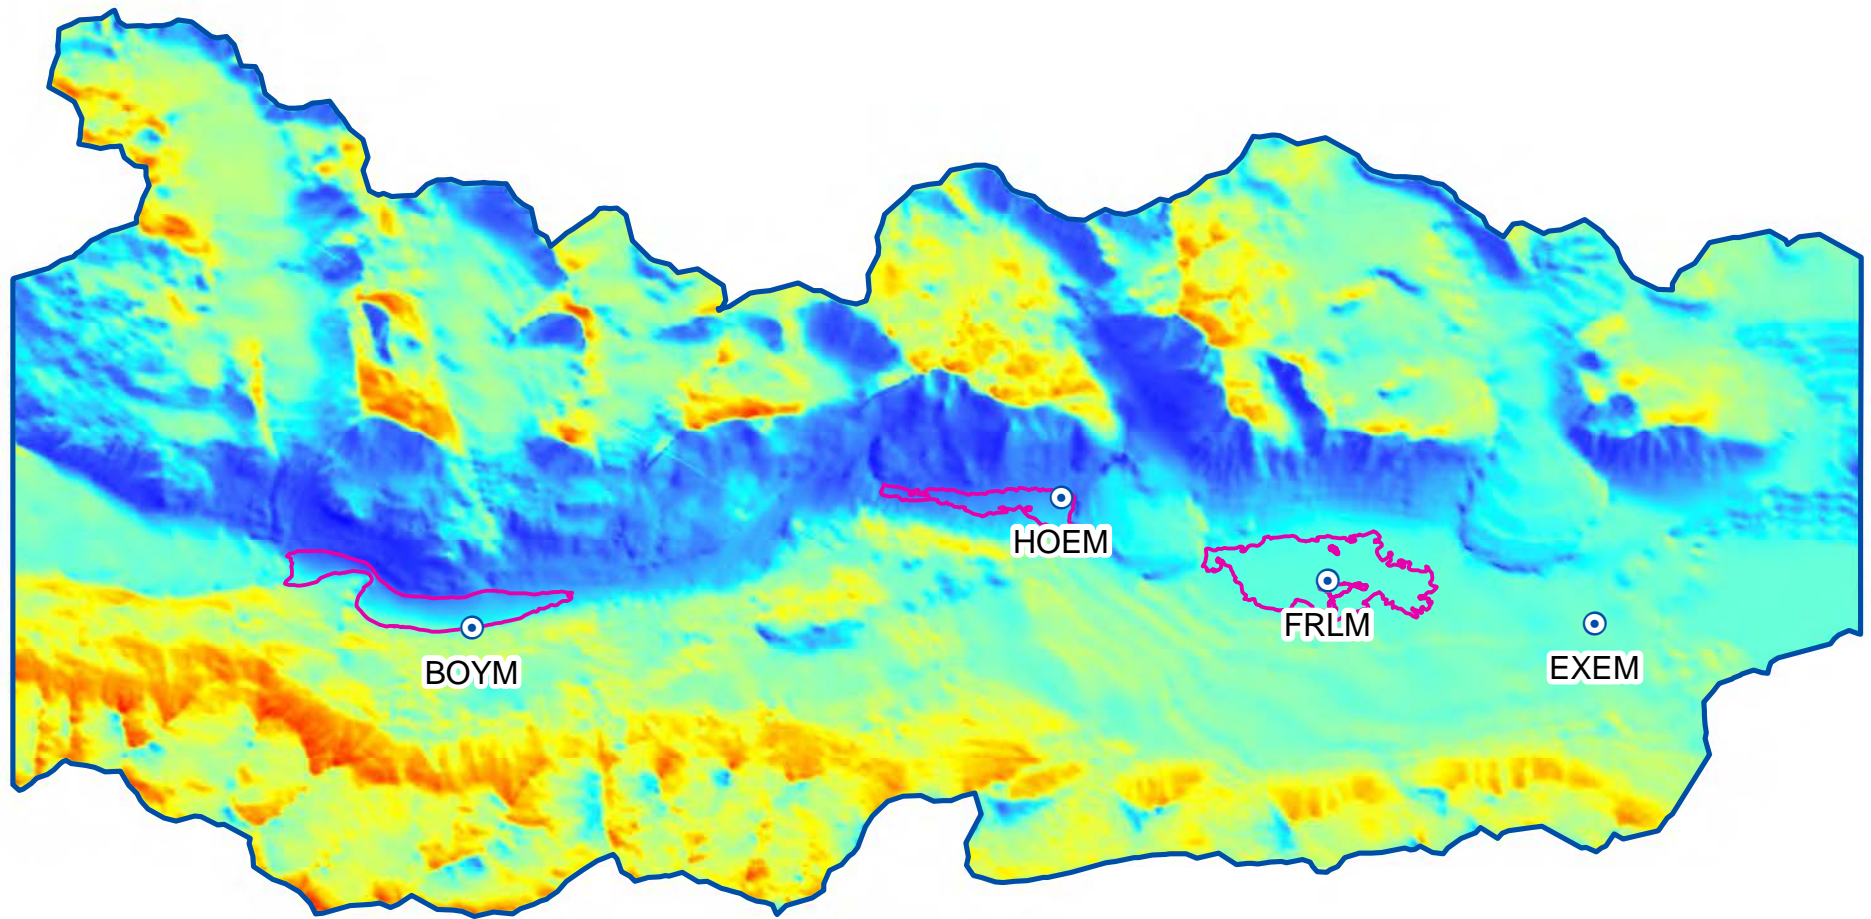

# Interval Scale Week 01 - 25 August to 07 September

Met  
Locations

A white circle with a black dot in the center, representing a meteorological station location.

Lake

# Interval Scale Week 02 - 08 September to 21 September

Met  
Locations

# Interval Scale Week 03 - 22 September to 05 October

Met  
Locations

# Interval Scale Week 04 - 06 October to 19 October

Met  
Locations

Lake