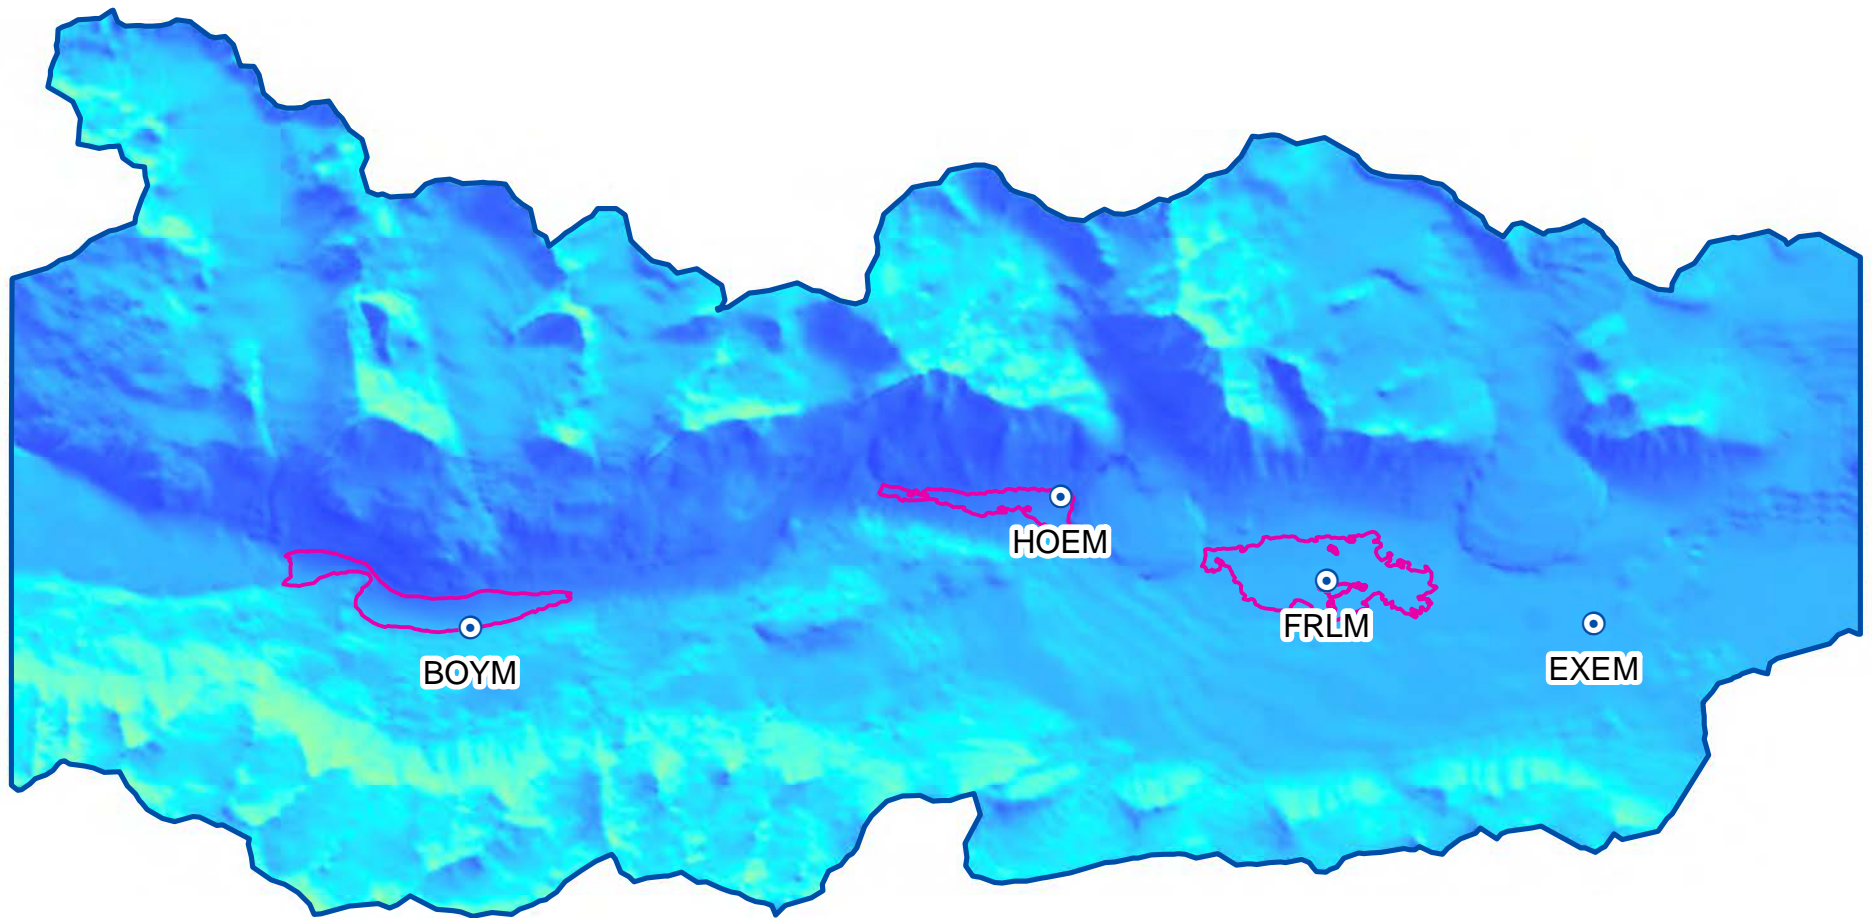

# Seasonal Scale Week 02 - 08 September to 21 September

Met  
Locations

Lake

# Seasonal Scale Week 03 - 22 September to 05 October

Met  
Locations

# Seasonal Scale Week 04 - 06 October to 19 October

Met  
Locations

Lake

# Interval Scale Week 01 - 25 August to 07 September

Met  
Locations

A white circle with a black dot in the center, representing a meteorological station location.

Lake