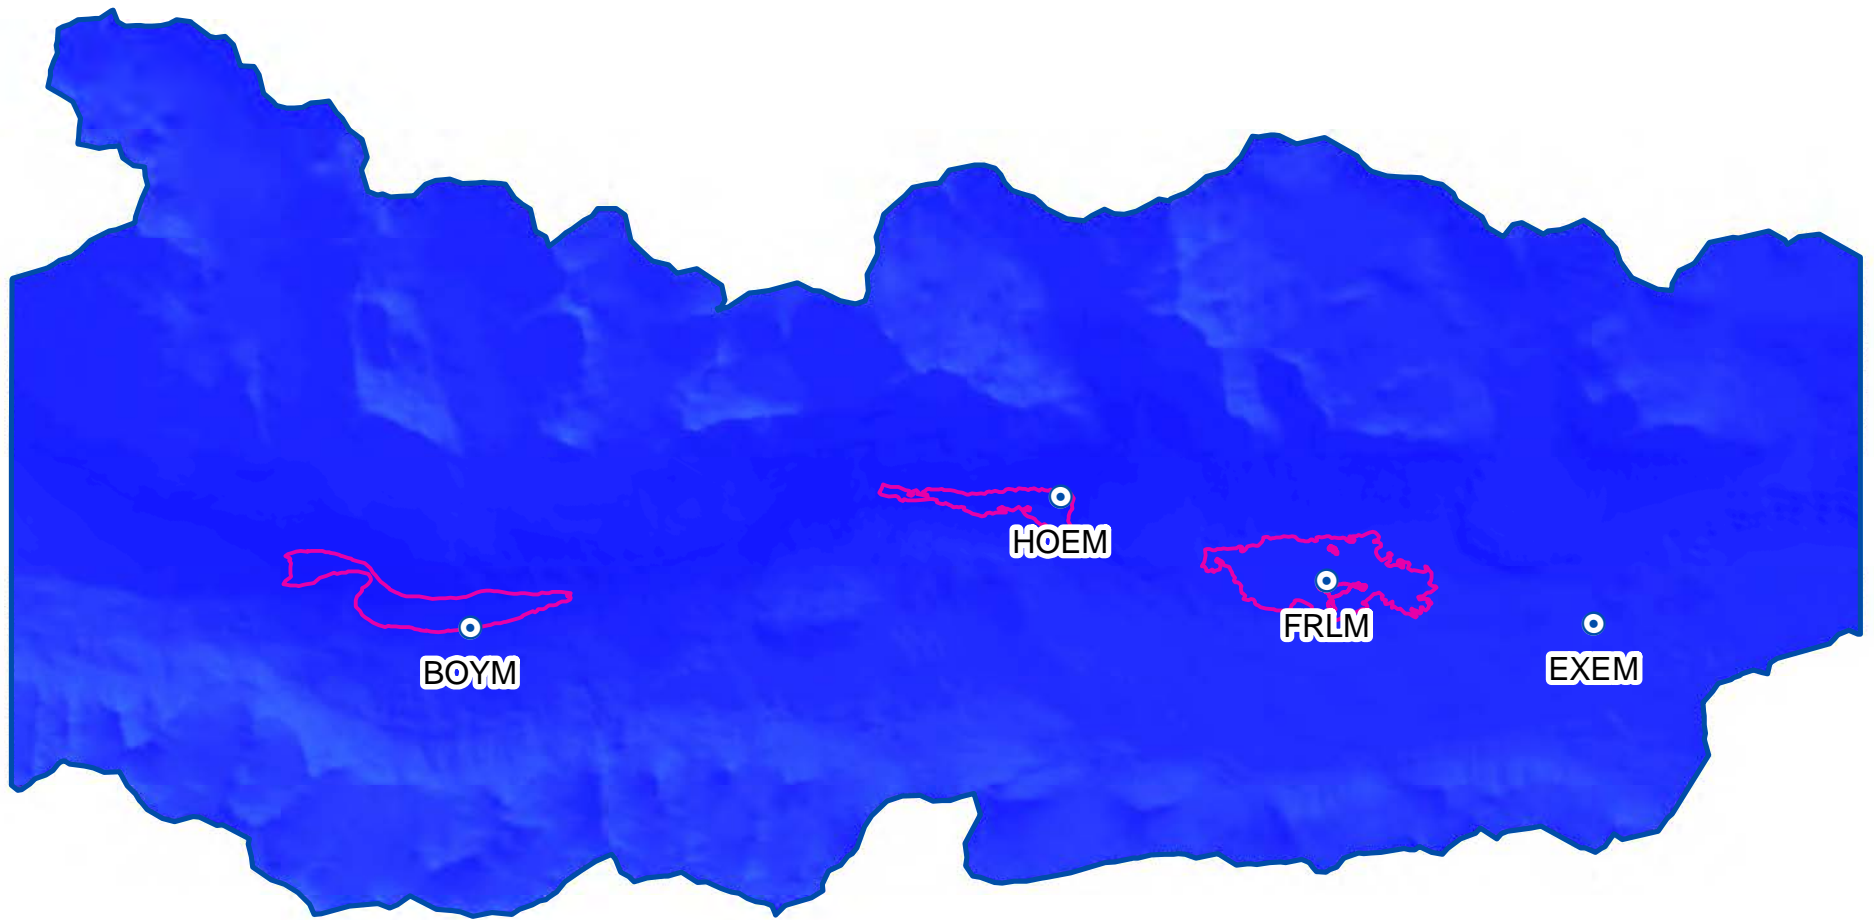

# Seasonal Scale Week 01 - 25 August to 07 September

Met  
Locations

Lake

# Seasonal Scale Week 02 - 08 September to 21 September

Met  
Locations

Lake

# Interval Scale Week 01 - 25 August to 07 September

Met  
Locations

A white circle with a black dot in the center, representing a meteorological station location.

Lake