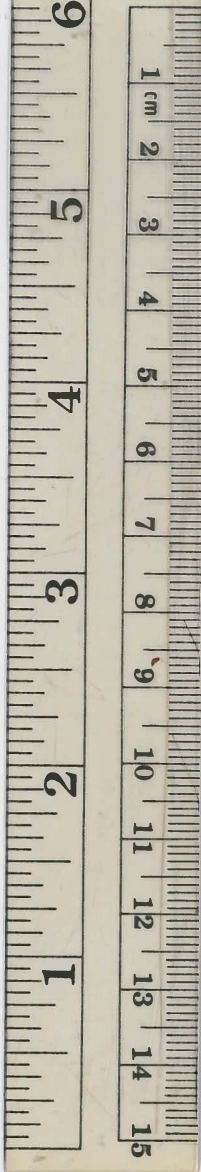

6

Elk River  
Marsh Site  
July 15, 2010  
Diseased white  
*R. praecox*

13 14

healthy pink  
*R. armeniacus*

14 15

3

25-05-2014-37

Elk River Marsh Site  
July 15, 2014

Oak Knoll

Diseased Plant Oak Knoll 1

*R. praecox*

Not Diseased

Oak Knoll 3

*R. praecox*

Oak Knoll 4

Not Diseased

*R. armeniacus*

oak knoll 7/13/15

*R. armeniacus*

*R. praecox*

①

Same flr 6 petals

Van Duzer July 14, 2014  
Vanduz 1 white  
R. armeniacus

5 petals each

Vanduz 1 pink  
R. armeniacus

diff flrs

R. praecox  
Vanduz 2 white small  
diseased

⊗

July 15, 2014  
Apron

R. "anglo" #1 R. praecox

R. "anglo" #2 R. praecox

R. armeniacus