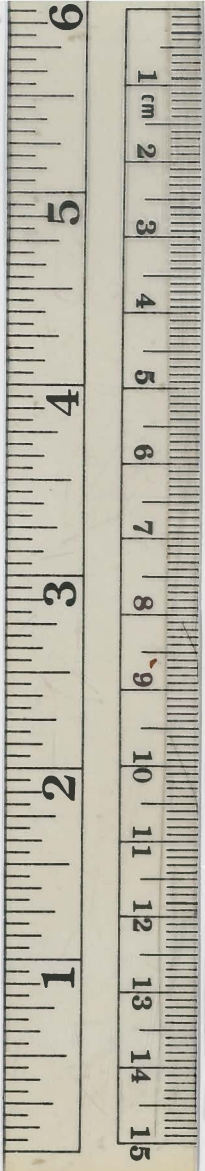

6

Elk River  
Marsh Site  
July 15, 2010  
Diseased white  
*R. praecox*

13 14

healthy pink  
*R. armeniacus*

14 15

3

25-05-2014-37

Elk River Marsh Site  
July 15, 2014

Oak Knoll

Diseased Plant Oak Knoll 1

*R. praecox*

Not Diseased

Oak Knoll 3

*R. praecox*

Oak Knoll 4

Not Diseased

*R. armeniacus*

oak knoll 7/13/15

*R. armeniacus*

*R. praecox*

①

Same flr 6 petals

Van Duzer July 14, 2014  
Vanduz 1 white  
R. armeniacus

5 petals each

Vanduz 1 pink  
R. armeniacus

diff flrs

R. praecox  
Vanduz 2 white small  
diseased

⊗

July 15, 2014  
Apron

R. "anglo" #1 R. praecox

R. "anglo" #2 R. praecox

R. armeniacus