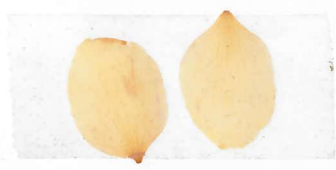

6

Elk River  
Marsh Site  
July 15, 2010  
Diseased white  
*R. praecox*

13 14

healthy pink  
*R. armeniacus*

14 15

3

25-05-2014-37

Elk River Marsh Site  
July 15, 2014

Diseased Pink 1  
*R. praecox*

Diseased Pink 2  
*R. praecox*

Langlois Mkt (store)  
7/15/14 (1)  
R. vestitus  
Lg pink w/pink stamens

"armeniacus" type  
R. armeniacus (2)

Lg pink fl. & stamens (2)  
R. vestitus (diseased) (4)

Langlois Store (= Mkt)  
7/15/14

White-fl. ~~"armeniacus" type~~  
heavily diseased

R. praecox (3)

Langlois Store 7/14/15

Rubus armeniacus (white)

Rubus armeniacus (pink)

(12)

July 14, 2014